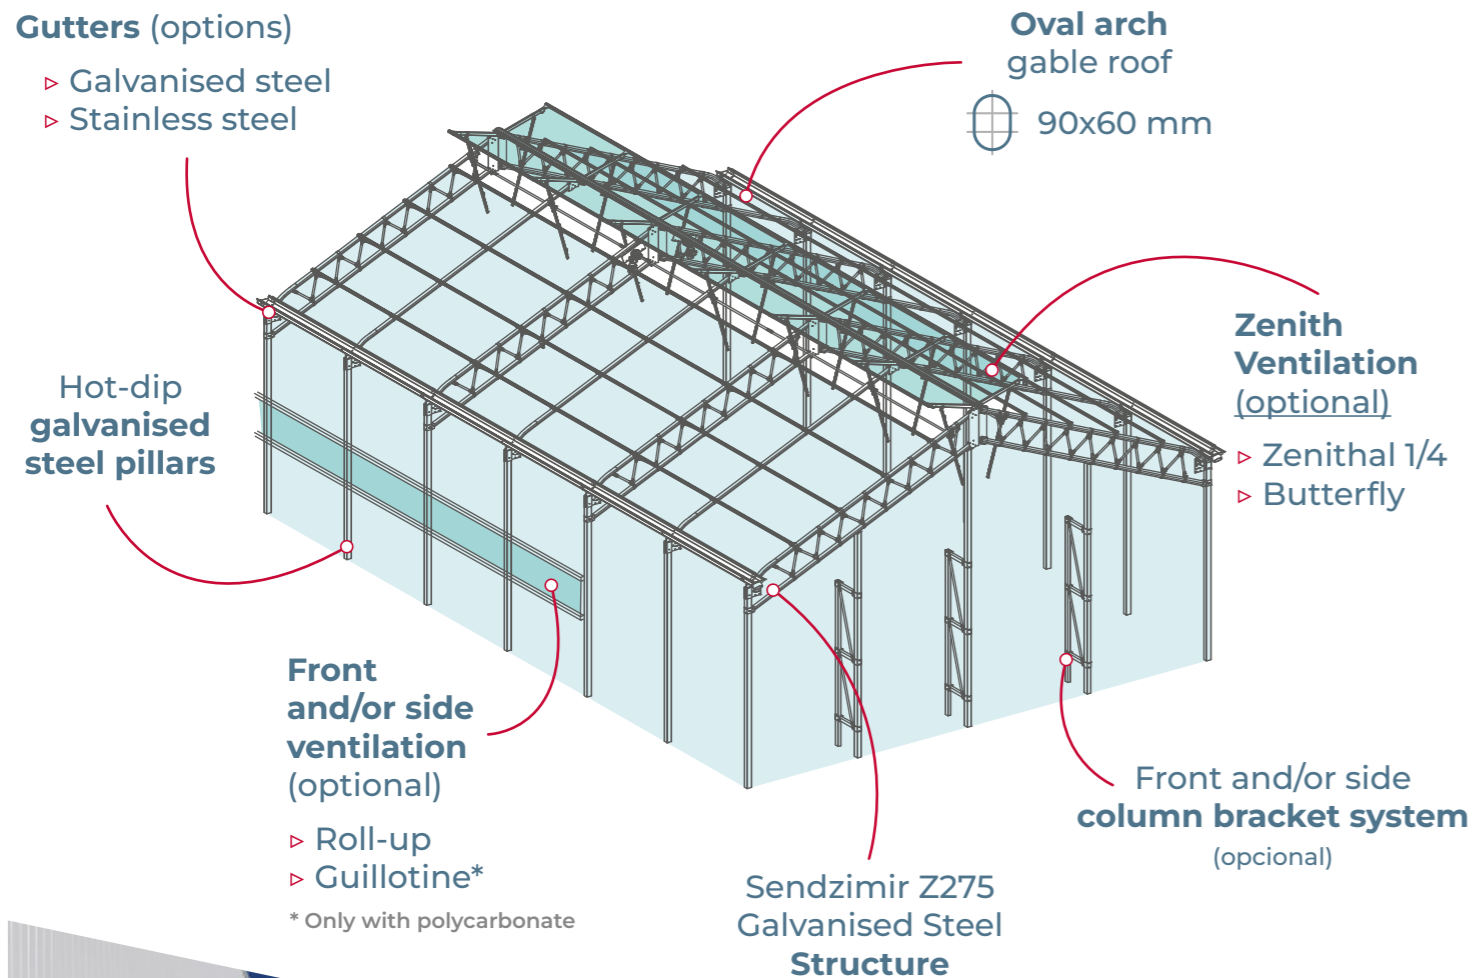

BIG SURFACES

MULTI WIDE SPAN

Gable roof

STRENGTH

VERSATILITY

ADAPTABILITY

EFFICIENCY AND DURABILITY FOR LARGE CROPS

The FERTRI MULTI WIDE SPAN model is a modular structure with a **flat gable roof**, designed to offer maximum versatility of use. Unlike traditional greenhouses with curved arches, this model has a geometry that allows for the installation of **completely rigid coverings**, such as sandwich panels up to 40 mm thick or translucent materials such as polycarbonate.

Thanks to its functional and adaptable design, it can be configured **both as a productive greenhouse and as an agricultural storage space**, offering strength, brightness and an optimised solution for different needs in the sector.

Gutters (options)

- ▷ Galvanised steel
- ▷ Stainless steel

▷ Dimensions to choose

b. Height under gutter (options)

3,0 m	3,5 m	4,0 m	5,0 m	5,5 m	6,0 m	6,5 m	7,0 m
-------	-------	-------	-------	-------	-------	-------	-------

*Other coverings such as plastic or mesh can be placed around the perimeter. Not available for roofs.

▷ Key features

- GABLE ROOF**
This gable design provides a regular and stable surface, facilitating the installation of rigid coverings.
- HIGH RESISTANCE**
Solid, balanced structure capable of withstanding wind or snow loads with great stability.
- HIGH INTERIOR HEIGHT**
The working height allows for the installation of thermal screens, mesh and sprinkler irrigation.
- 100% DISMANTLABLE FRAME**
The bolt-on connection system allows the structure to be easily assembled and dismantled.
- VERSATILITY OF COVERINGS**
It supports rigid materials, allowing the model to be configured as a greenhouse or agricultural warehouse.