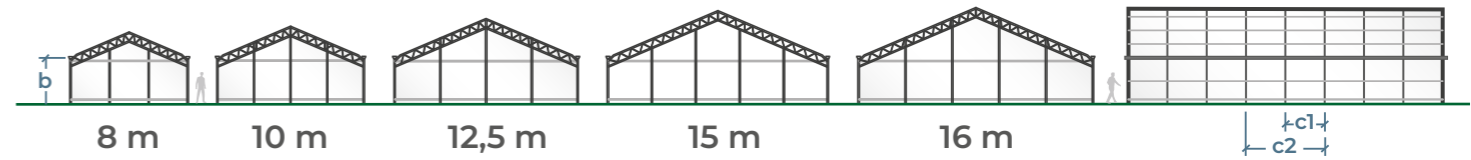

BIG SURFACES

MULTI WIDE SPAN

Gable roof

STRENGTH

VERSATILITY

ADAPTABILITY

EFFICIENCY AND DURABILITY FOR LARGE CROPS

The FERTRI MULTI WIDE SPAN model is a modular structure with a **flat gable roof**, designed to offer maximum versatility of use. Unlike traditional greenhouses with curved arches, this model has a geometry that allows for the installation of **completely rigid coverings**, such as sandwich panels up to 40 mm thick or translucent materials such as polycarbonate.

Gutters (options)

- ▷ Galvanised steel
- ▷ Stainless steel

▷ Dimensions to choose

b. Height under gutter (options)

3,0 m	3,5 m	4,0 m	5,0 m	5,5 m	6,0 m	6,5 m	7,0 m
-------	-------	-------	-------	-------	-------	-------	-------

*Other coverings such as plastic or mesh can be placed around the perimeter. Not available for roofs.

▷ Key features

- GABLE ROOF**
This gable design provides a regular and stable surface, facilitating the installation of rigid coverings.
- HIGH RESISTANCE**
Solid, balanced structure capable of withstanding wind or snow loads with great stability.
- HIGH INTERIOR HEIGHT**
The working height allows for the installation of thermal screens, mesh and sprinkler irrigation.
- 100% DISMANTLABLE FRAME**
The bolt-on connection system allows the structure to be easily assembled and dismantled.
- VERSATILITY OF COVERINGS**
It supports rigid materials, allowing the model to be configured as a greenhouse or agricultural warehouse.