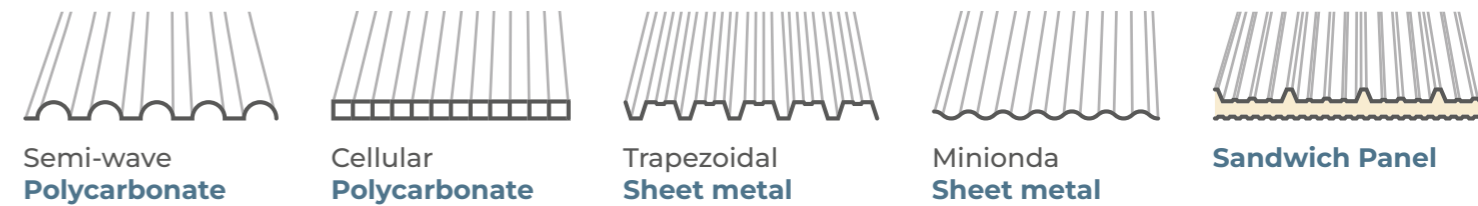

BIG SURFACES

MULTI WIDE SPAN

Gable roof

STRENGTH

VERSATILITY

ADAPTABILITY

EFFICIENCY AND DURABILITY FOR LARGE CROPS

The FERTRI MULTI WIDE SPAN model is a modular structure with a **flat gable roof**, designed to offer maximum versatility of use. Unlike traditional greenhouses with curved arches, this model has a geometry that allows for the installation of **completely rigid coverings**, such as sandwich panels up to 40 mm thick or translucent materials such as polycarbonate.

Gutters (options)

- ▷ Galvanised steel
- ▷ Stainless steel

▷ Dimensions to choose

b. Height under gutter (options)

3,0 m	3,5 m	4,0 m	5,0 m	5,5 m	6,0 m	6,5 m	7,0 m
-------	-------	-------	-------	-------	-------	-------	-------

c. Modulation options

c1. External	2,0 m	2,5 m	◀ Sep. between arches and between external pillars		
c2. Internal	2,0 m	4,0 m	2,5 m	5,0 m	◀ Separation distance between internal pillars

▷ Rigid coating options*